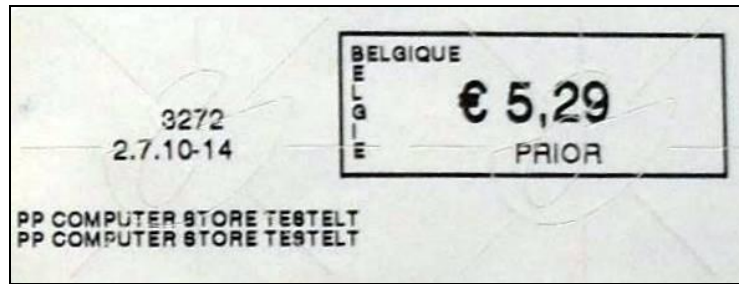

Coils

ATM Labels

Postal Stationery