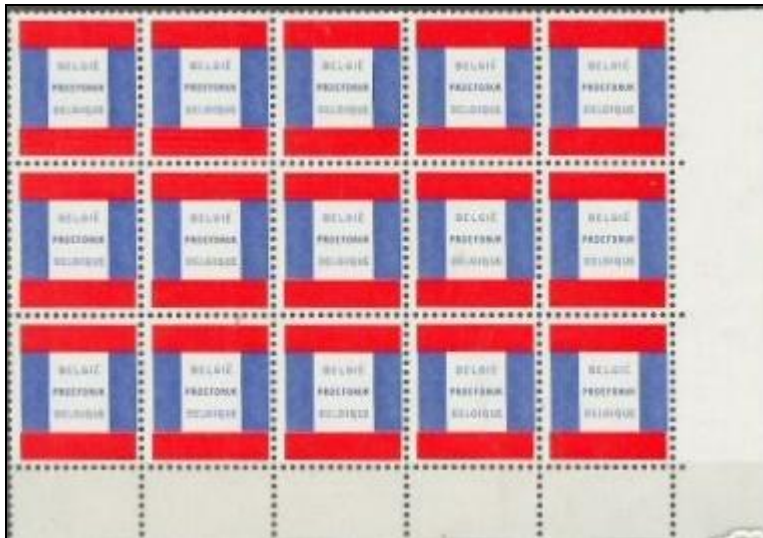

BELGIUM

Counter Sheets

Louise Marie. Understood to be a Chambon press label design.

Photo essay for IBS. Believed to be a view of Bruges.

Testing labels from Malines.

Miniature / Souvenir Sheets

Booklets

Coils