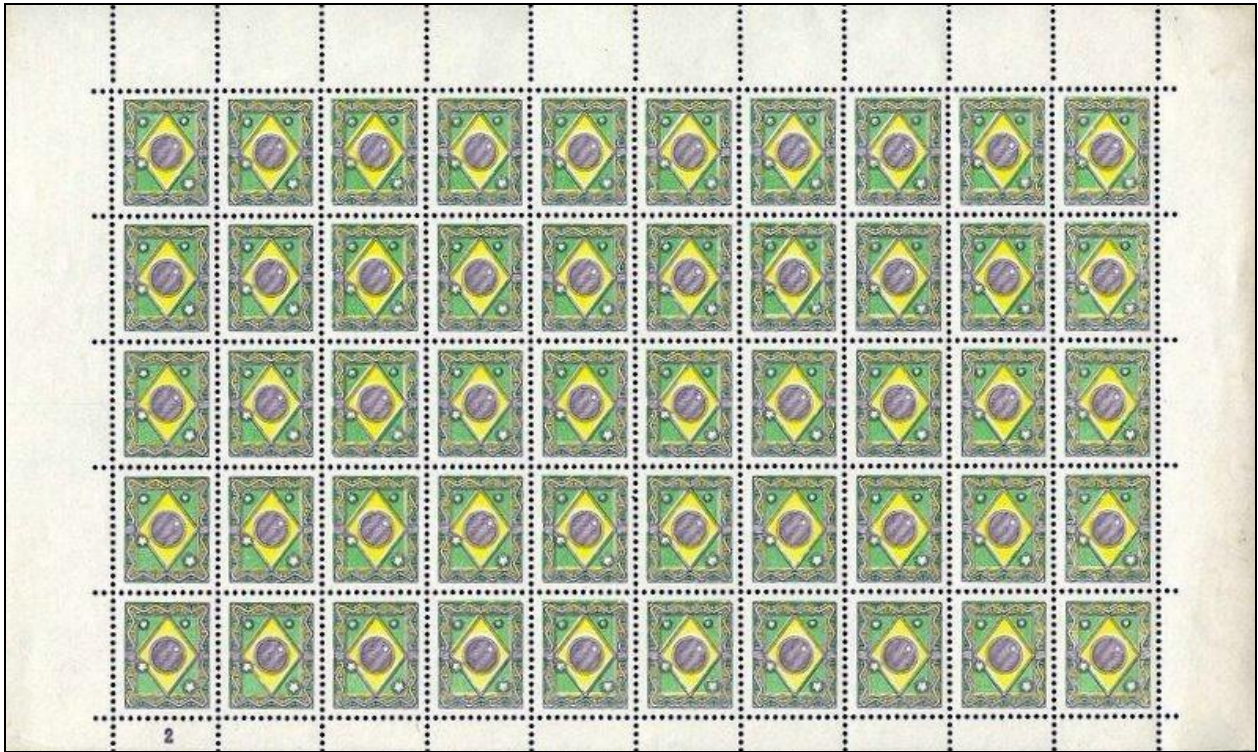

BRAZIL

Counter Sheets

Cactus test print expressed with 0,00 face value.

1951.

1975. Ship design. Mix of gravure and intaglio versions.

1975. Gravure ship. Bottom margin states "GRAV." and "DES. W. PUNTAR".

1975. Intaglio version. Bottom margin states "GRAV.JRSILVA" and "DES. W. PUNTAR".

Miniature / Souvenir Sheets

Booklets

Coils

ATM Labels

Postal Stationery

Postal Training Labels