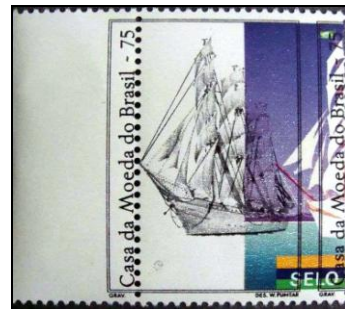

BRAZIL

Counter Sheets

Cactus test print expressed with 0,00 face value.

1951.

1975. Ship design. Mix of gravure and intaglio versions.

1975. Gravure ship. Bottom margin states "GRAV." and "DES. W. PUNTAR".