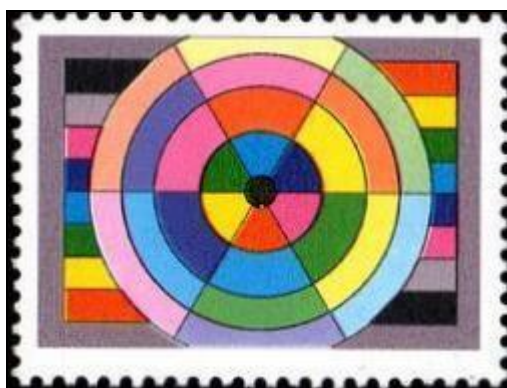

CHINA (People's Republic)

Counter Sheets

1994. Target design.

1994. Printing Press Perforated.

1994. Printing Press. Imperforate.

Miniature / Souvenir Sheets

Booklets

Coils

ATM Labels

Nagler test vending label.