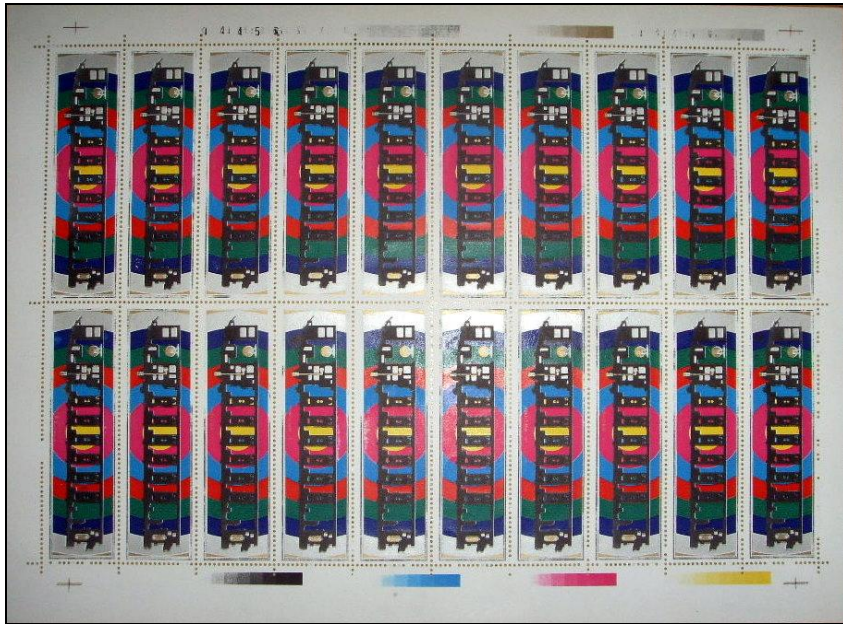

CHINA (People's Republic)

Counter Sheets

1994. Target design.

1994. Printing Press Perforated.

1994. Printing Press. Imperforate.

Miniature / Souvenir Sheets

Booklets

Coils

ATM Labels

Nagler test vending label.